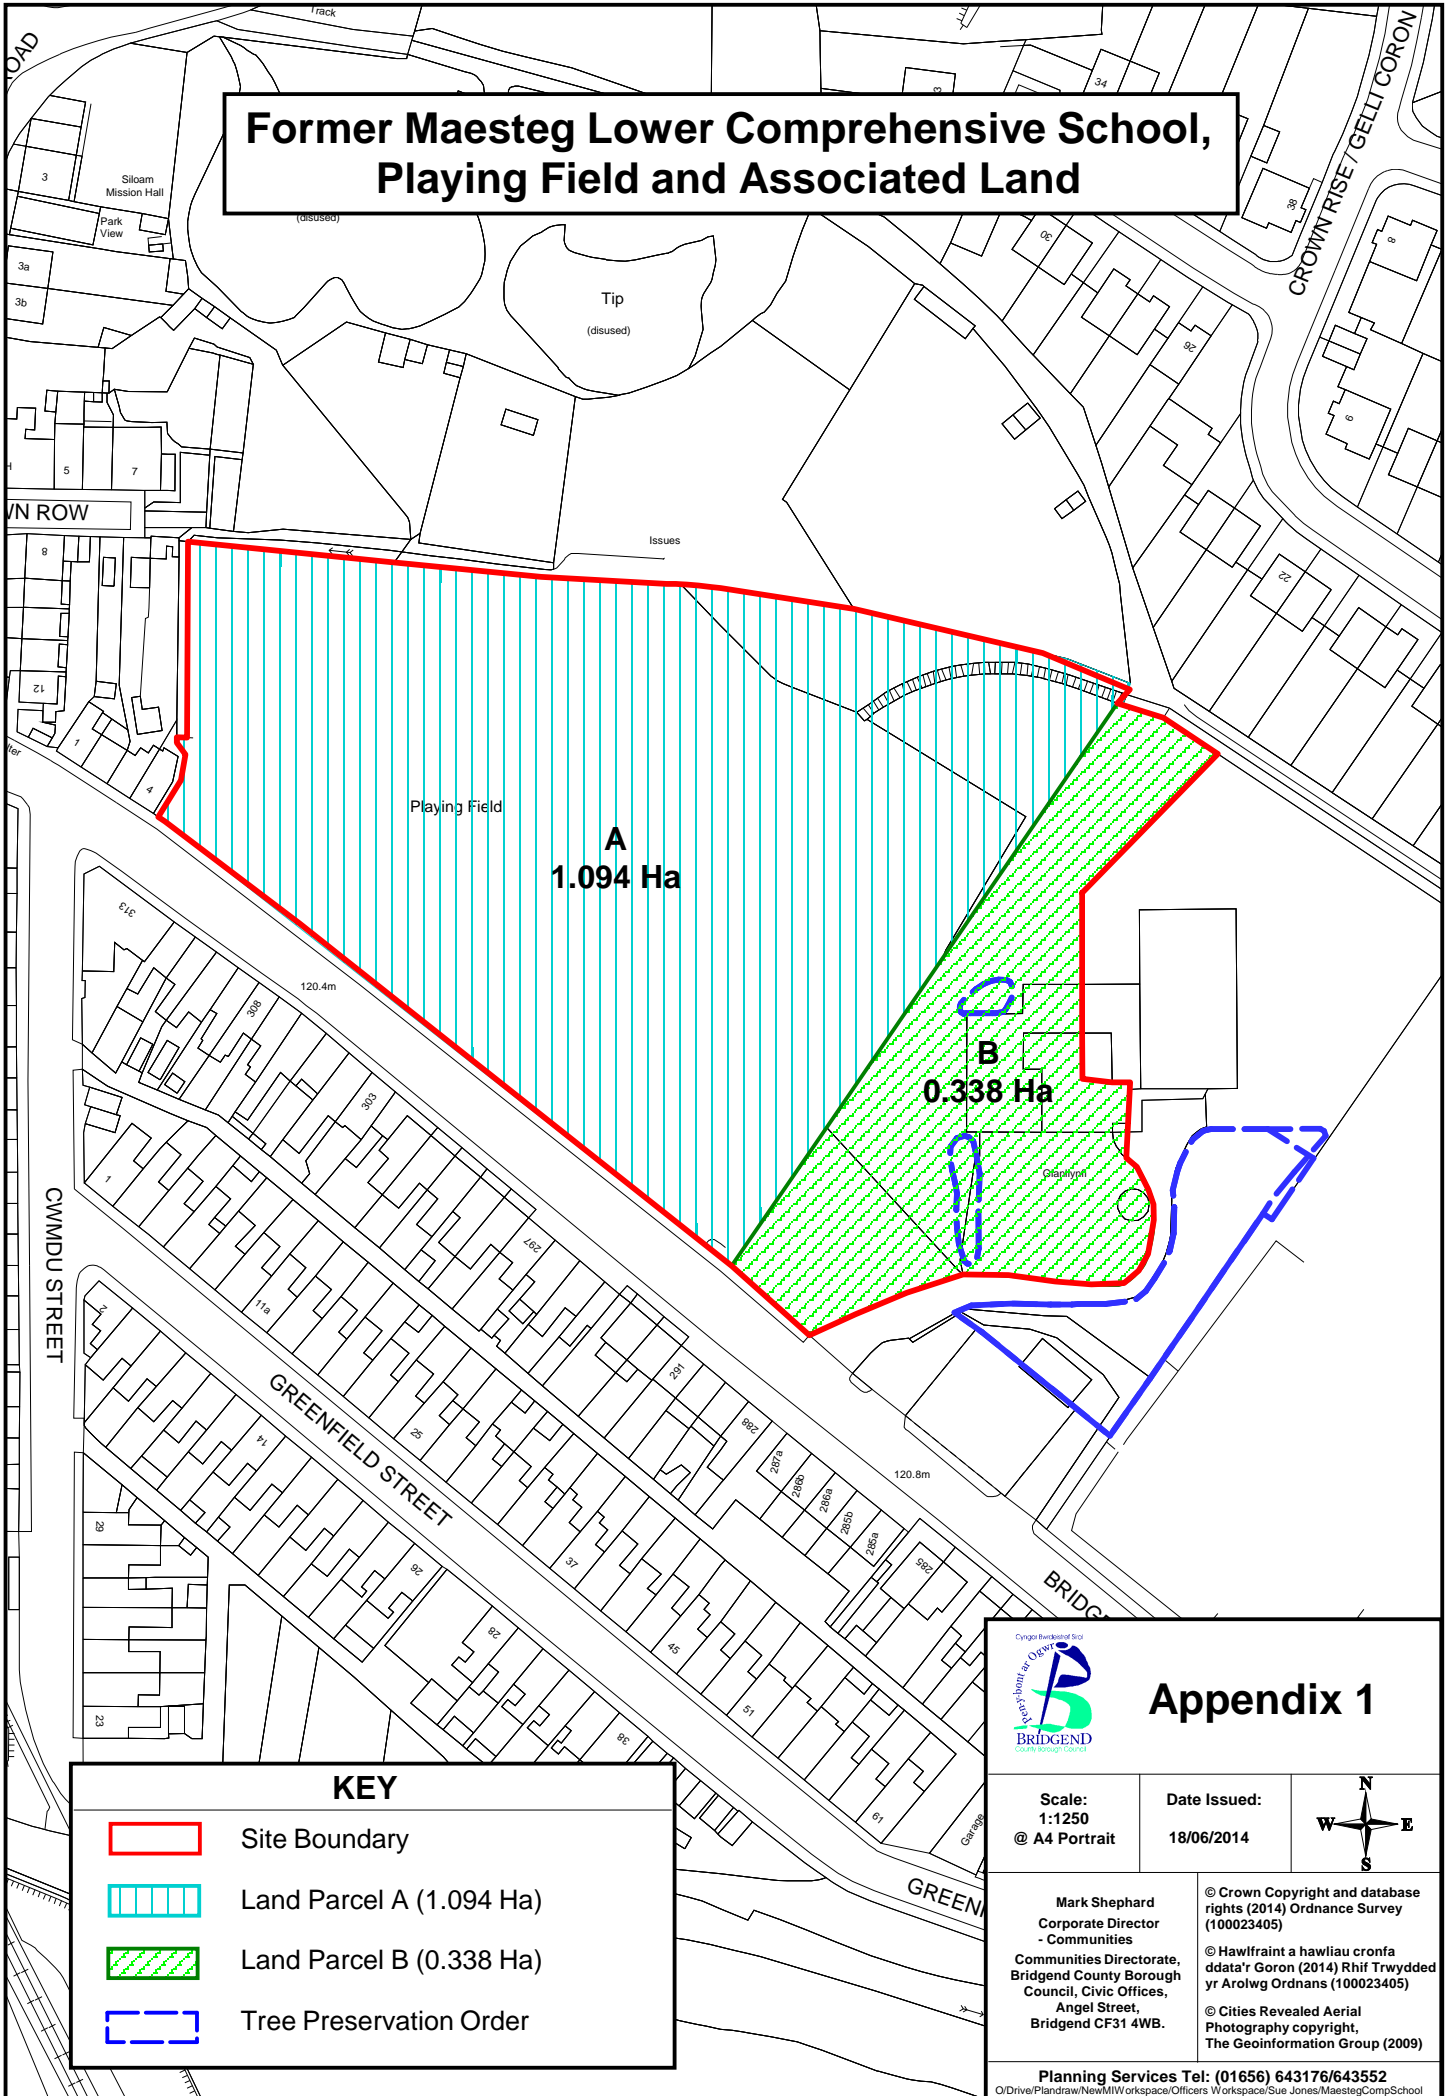

Former Maesteg Lower Comprehensive School, Playing Field and Associated Land

KEY

-  Site Boundary
-  Land Parcel A (1.094 Ha)
-  Land Parcel B (0.338 Ha)
-  Tree Preservation Order

Appendix 1

Scale:
1:1250
@ A4 Portrait